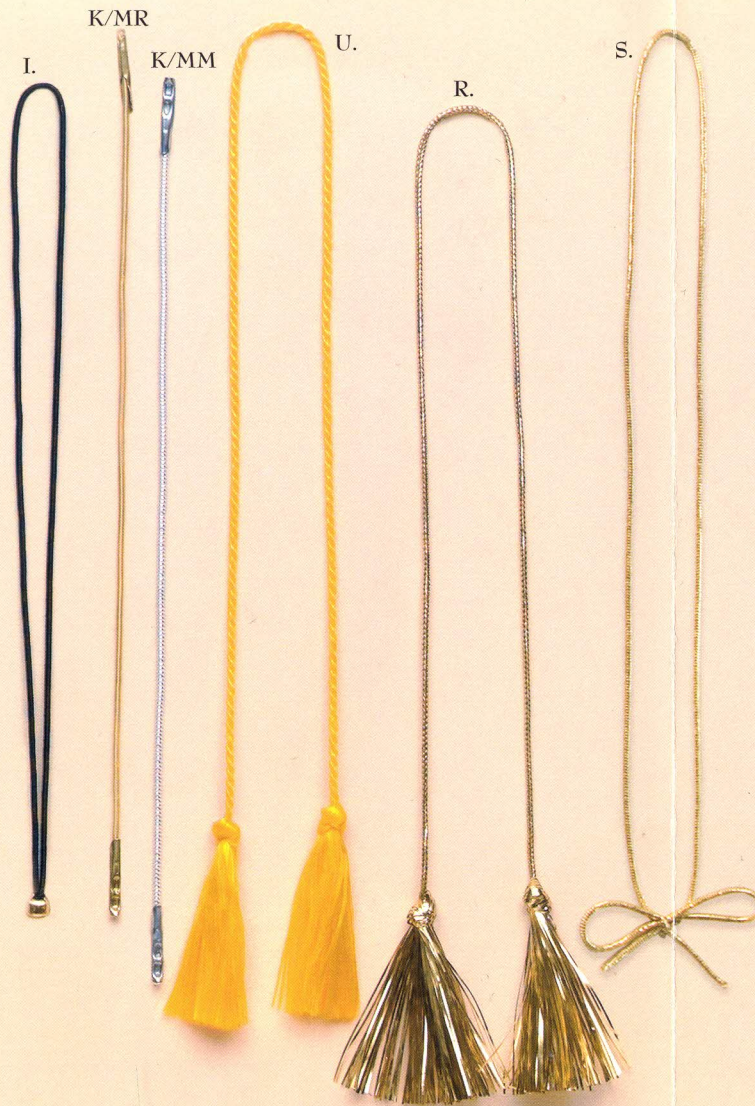

- A. 8/2 Rayon Cord Loop with Rayon Tassel.
- B. 8/2 Rayon Cord Loop with Rayon Tassel & Slide.
- C. Metallic Braid Loop with Metallic Tassel & Rayon Slide.
- F. Medium Rayon Elastic Loop with Rayon Tassel.
- G. Medium Metallic Elastic Loop with Rayon Tassel.
- H. Medium Metallic Elastic Loop with Metallic Tassel.
- J. Medium Metallic Elastic Loop with Matching Color Ball

- I. Medium Rayon Elastic Loop with Gold Ball
- K/MR. Medium Rayon Elastic with Gold Barb at each end.
- K/MM. Medium Metallic Elastic with Matching Color Barb at each end.
- U. 8/2 Rayon Cord Plain with Rayon Tassel at each end.
- R. Metallic Braid Plain with Metallic Tassel at each end.
- S. Pre-tied Metallic Elastic Bow.

Gold
Silver
Copper

*Available by special order