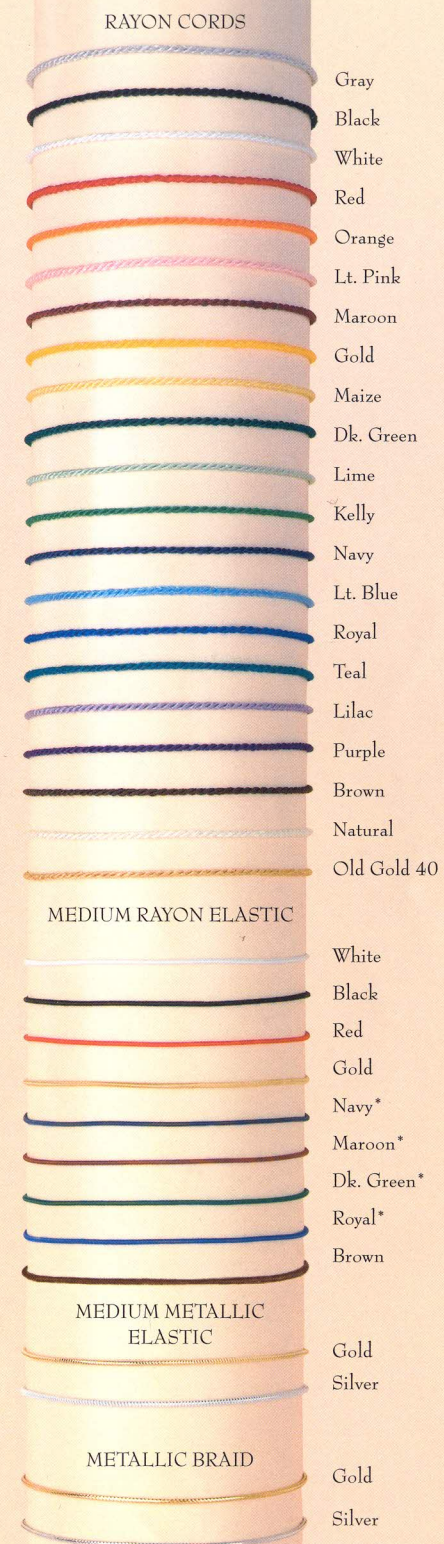

- A. 8/2 Rayon Cord Loop with Rayon Tassel.
- B. 8/2 Rayon Cord Loop with Rayon Tassel & Slide.
- C. Metallic Braid Loop with Metallic Tassel & Rayon Slide.
- F. Medium Rayon Elastic Loop with Rayon Tassel.
- G. Medium Metallic Elastic Loop with Rayon Tassel.
- H. Medium Metallic Elastic Loop with Metallic Tassel.
- J. Medium Metallic Elastic Loop with Matching Color Ball

- I. Medium Rayon Elastic Loop with Gold Ball
- K/MR. Medium Rayon Elastic with Gold Barb at each end.
- K/MM. Medium Metallic Elastic with Matching Color Barb at each end.
- U. 8/2 Rayon Cord Plain with Rayon Tassel at each end.
- R. Metallic Braid Plain with Metallic Tassel at each end.
- S. Pre-tied Metallic Elastic Bow.

Gold
Silver
Copper

*Available by special order